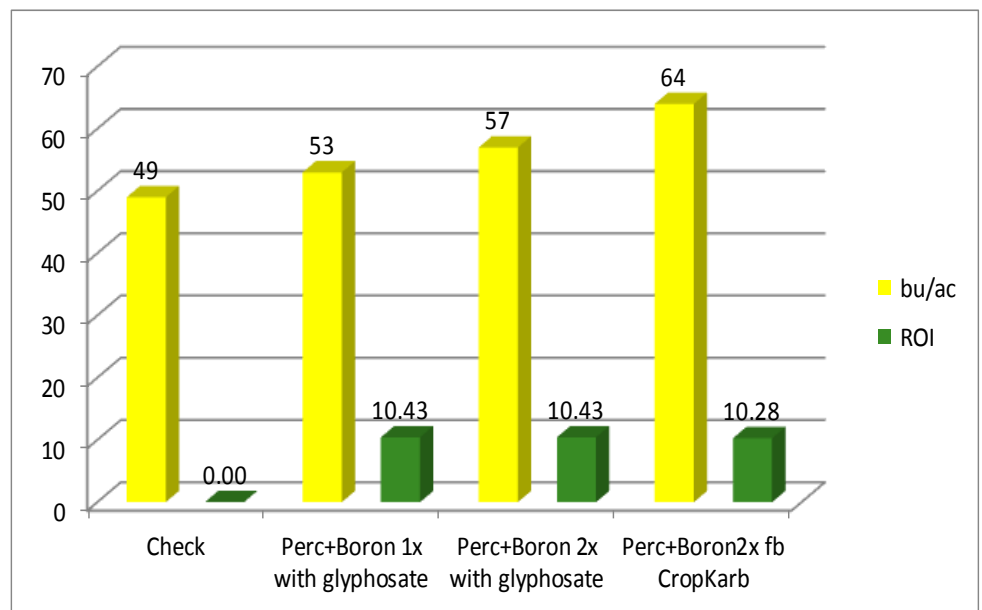

Soybean Foliar Programs

Can Grow Crop Solutions specializes in creating effective and complete programs to maximize and maintain plant health. Our combinations of nutrients and bio stimulants, applied at targeted growth stages, capture yield potential. We strive to alleviate the plant stress caused by herbicide applications and weather extremes to allow crops to power through to yield.

Perc n Phos-(4-20-0) significant amounts of organically complexed nutrients, designed to increase crop energy and reduce stress.

Boron-for increased flower initiation and retention and more numerous pods per node.

CropKarb-(8-0-18) a finishing spray that directs the plants' energy flow toward even pod fill and sizing of individual beans.

Custom Solutions.

Proven Results.

Can Grow Crop Solutions

3971 Old Walnut Road
PO Box 429
Alvinston, Ontario N0N 1A0
Phone: 800-353-3086
Fax: 519-847-5878